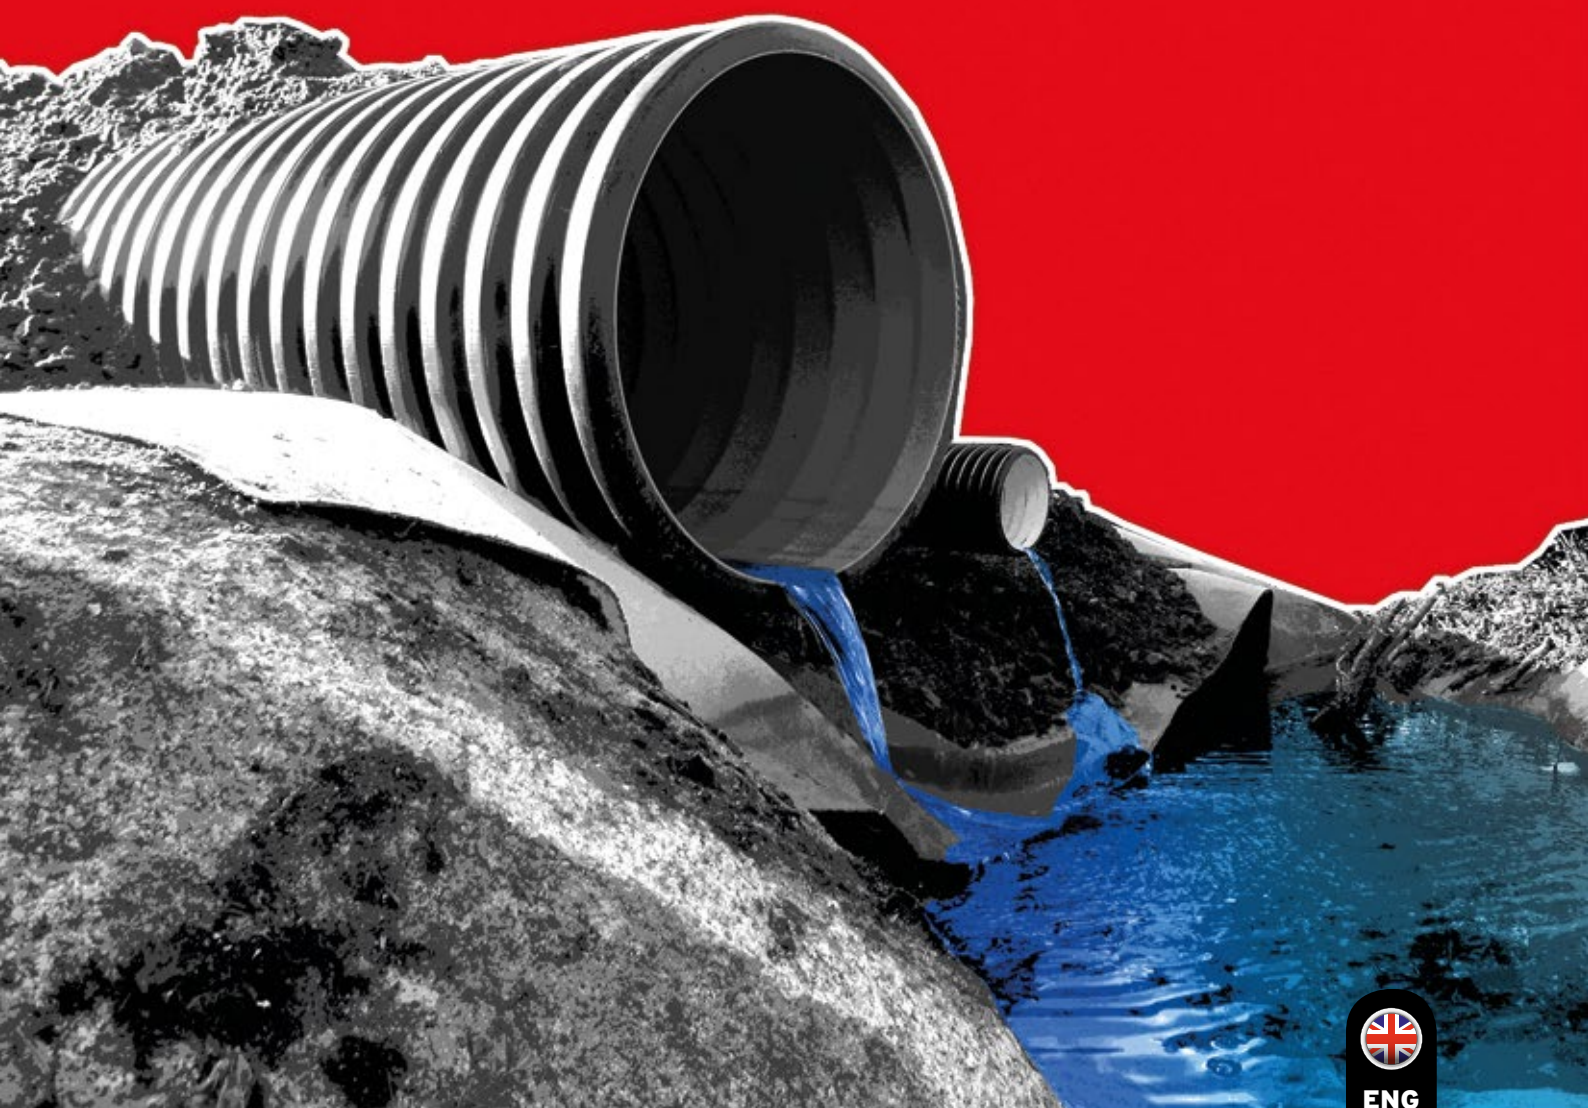

b MELTEX

ENG

Pipes and Chambers

Rainwater chambers

Rainwater chambers are used to collect rainwater, storm water and melt water from the surface of the ground.

The chambers are equipped with a cast-iron grating cover and a large sediment chamber, which prevents sand and other fine materials that pass through the grating from getting into the pipe system. The rainwater chambers have one discharge connection. In addition, the required number of inlet connections can be added to the chamber on the site using lead-through seals.

SVK 400/315

- » Frame 400 x 1500 and telescope 315 x 750: material polyethylene
- » Cast-iron grating cover, 40 tonnes
- » Sediment chamber, about 70 litres
- » 1 outlet connection, diameter 110 mm

SVK 600/315 R

The SVK 400/315, SVK 600/315 R and SVK 315 rainwater chambers may alternatively be equipped with a 5-tonne plastic grating cover.

Sewer inspection pipe package

The sewer inspection pipe package is used as an inspection and service pipe for a single sewer line. A straight sewer line must be equipped with inspection pipes at certain distances, so any clogging or breakage of the sewer line can be located and serviced.